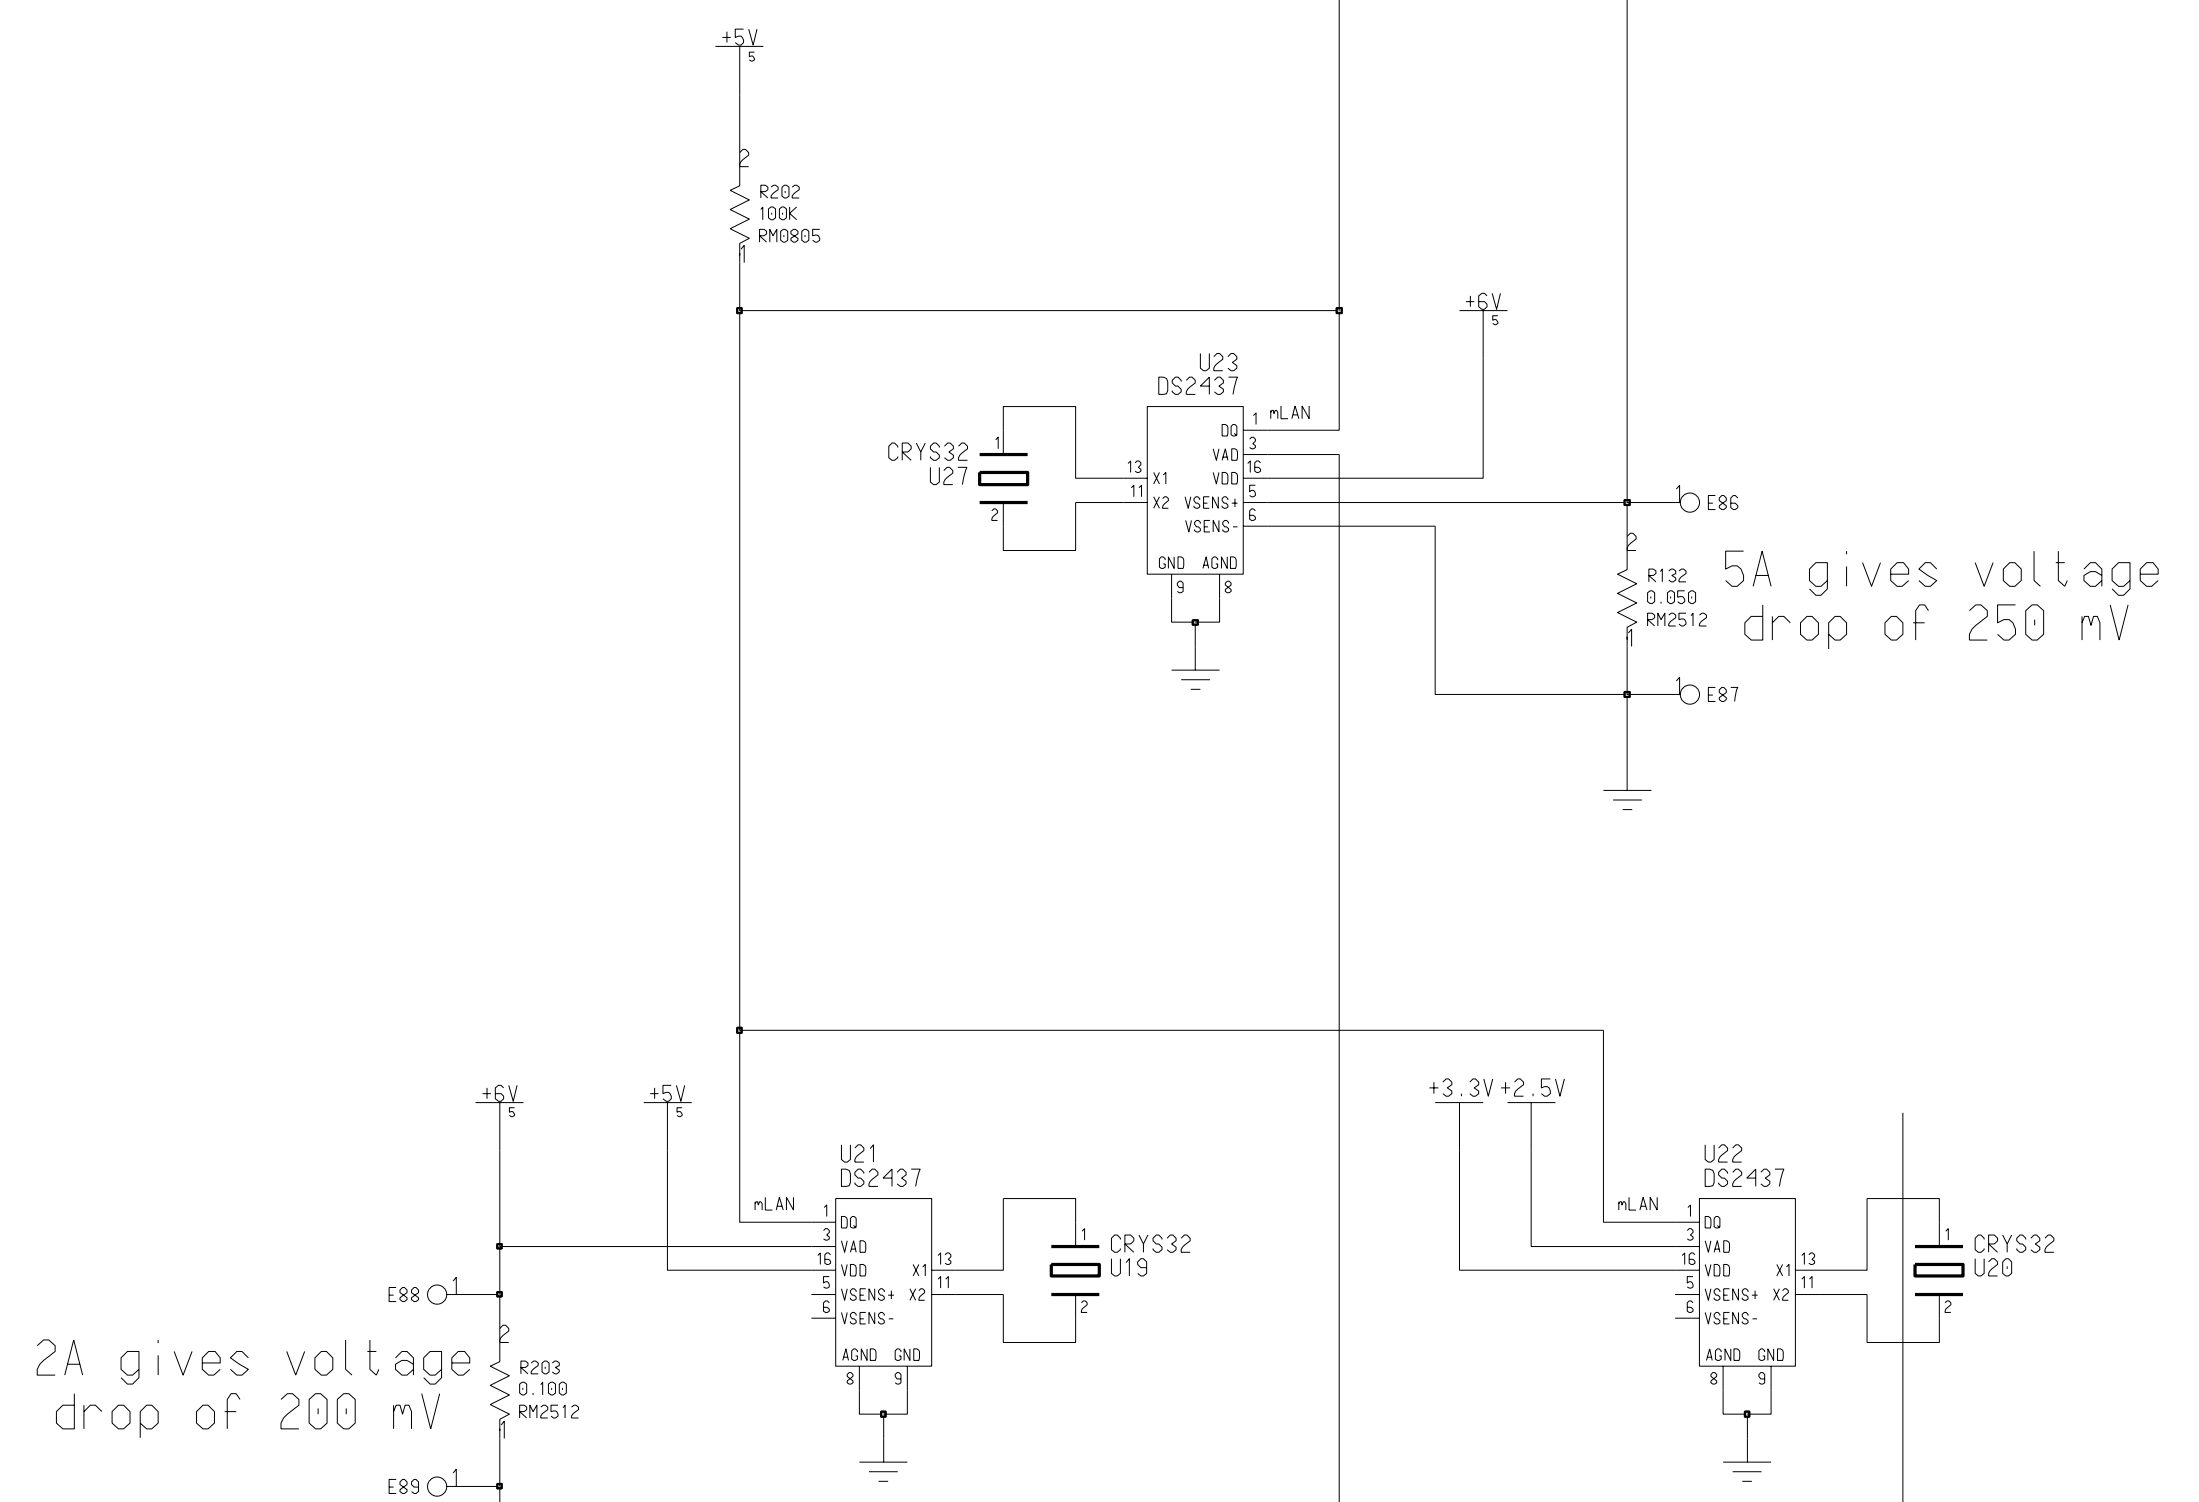

mLAN
 TFC_DATA(20:0)
 TFC_CLK
 TFC_PDN
 DCM_DATA(20:0)
 DCM_CLK
 DCM_PDN

REVISION		CLASS	REVIEW	DATE	CHANGED BY	CHECKED BY	APPROVED BY
ORIGINAL ISSUE							
Engineer:	SCOTT						
Drawn:	SCOTT						
Checked:	PERSON						
Released:	PERSON						
Release Date:	July 5, 1999						
Changed by:	PERSON						
Date:	DATE						

LOS ALAMOS NATIONAL LABORATORY LOS ALAMOS, NEW MEXICO 87545	
TITLE: cntl Cathodes Controller Card Muon Tracker / PHENIX Project	
NUM SHEETS	DRAWING NO:
SIZE	SHEET
E	2 of 2