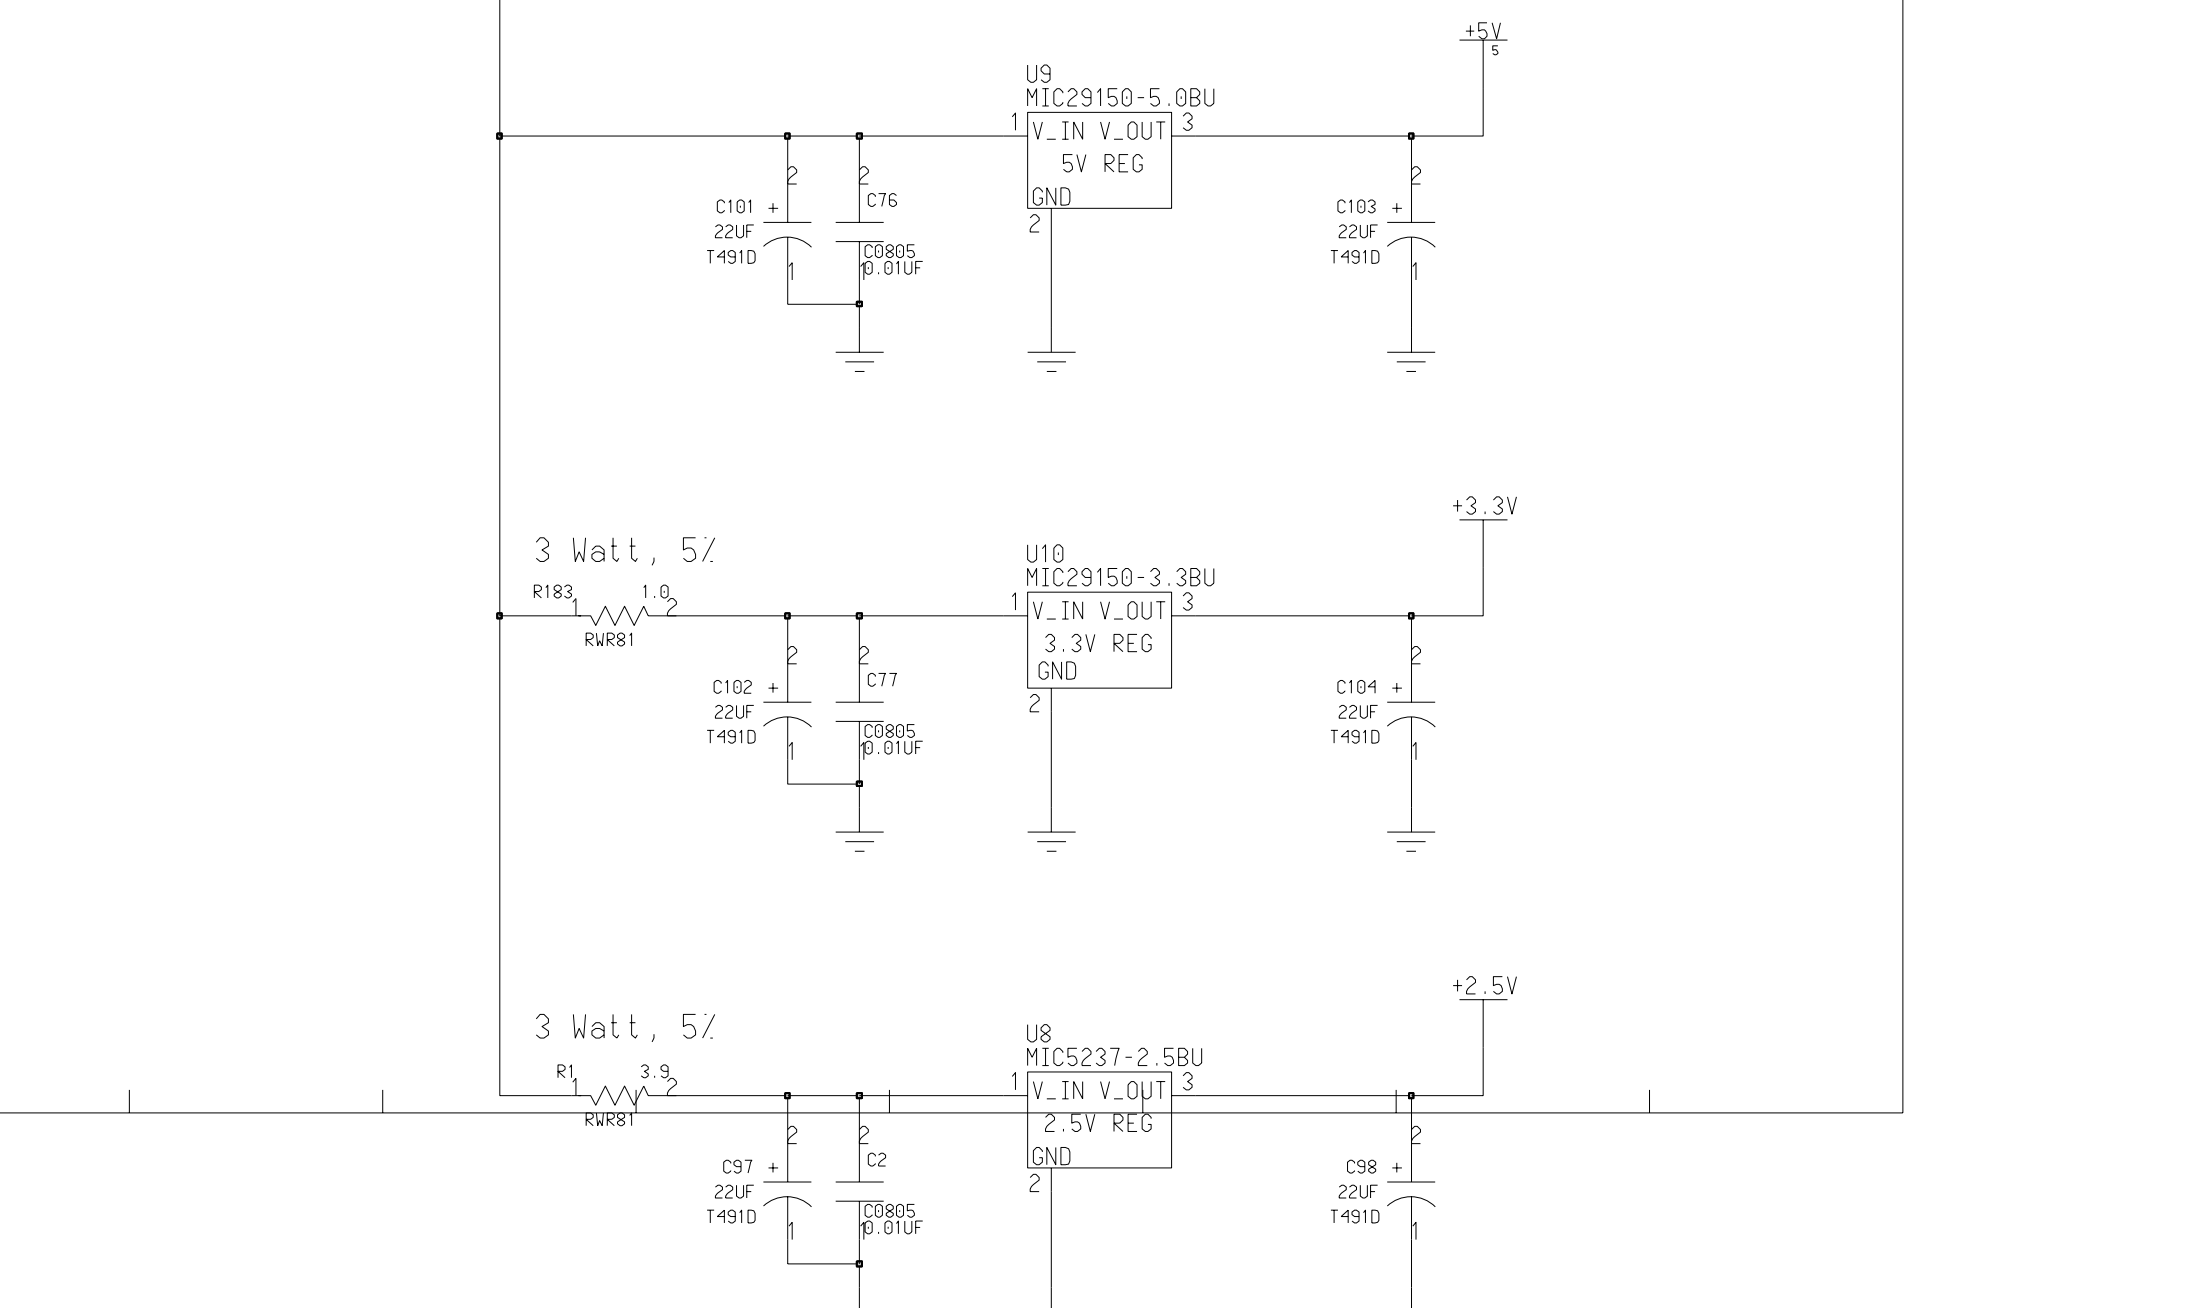

mLAN
 TFC_DATA(20:0)
 TFC_CLK
 TFC_PDN
 DCM_DATA(20:0)
 DCM_CLK
 DCM_PDN

REVISION		CLASS	REVIEW	DATE	CHANGED BY	CHECKED BY	APPROVED BY
ORIGINAL ISSUE							
Engineer:	SCOTT						
Drawn:	SCOTT						
Checked:	PERSON						
Released:	PERSON						
Release Date:	July 5, 1999						
Changed by:	PERSON						
Date:	DATE						

LOS ALAMOS NATIONAL LABORATORY LOS ALAMOS, NEW MEXICO 87545	
TITLE: cntl Cathodes Controller Card Muon Tracker / PHENIX Project	
NUM SHEETS	DRAWING NO:
SIZE	SHEET
E	2 of 2