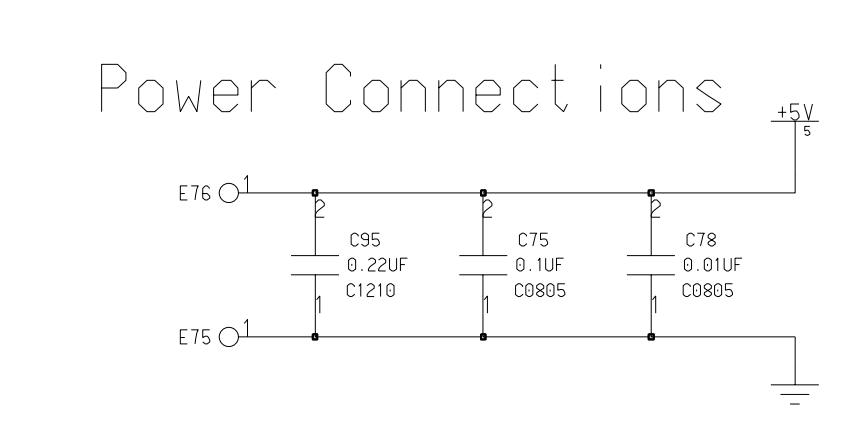

mLAN
TFC_DATA(20:0)
TFC_CLK
TFC_PDN
DCM_DATA(20:0)
DCM_CLK
DCM_PDN

REVISION		CLASS	REVIEW	DATE	CHANGED BY	CHECKED BY	APPROVED BY
ORIGINAL ISSUE							
Engineer:	SCOTT						
Drawn:	SCOTT						
Checked:	PERSON						
Released:	PERSON						
Release Date:	July 5, 1999						
Changed by:	PERSON						
Date:	DATE						

LOS ALAMOS NATIONAL LABORATORY LOS ALAMOS, NEW MEXICO 87545	
TITLE: cntl Cathodes Controller Card Muon Tracker / PHENIX Project	
NUM SHEETS	DRAWING NO:
SIZE	SHEET
E	2 of 2