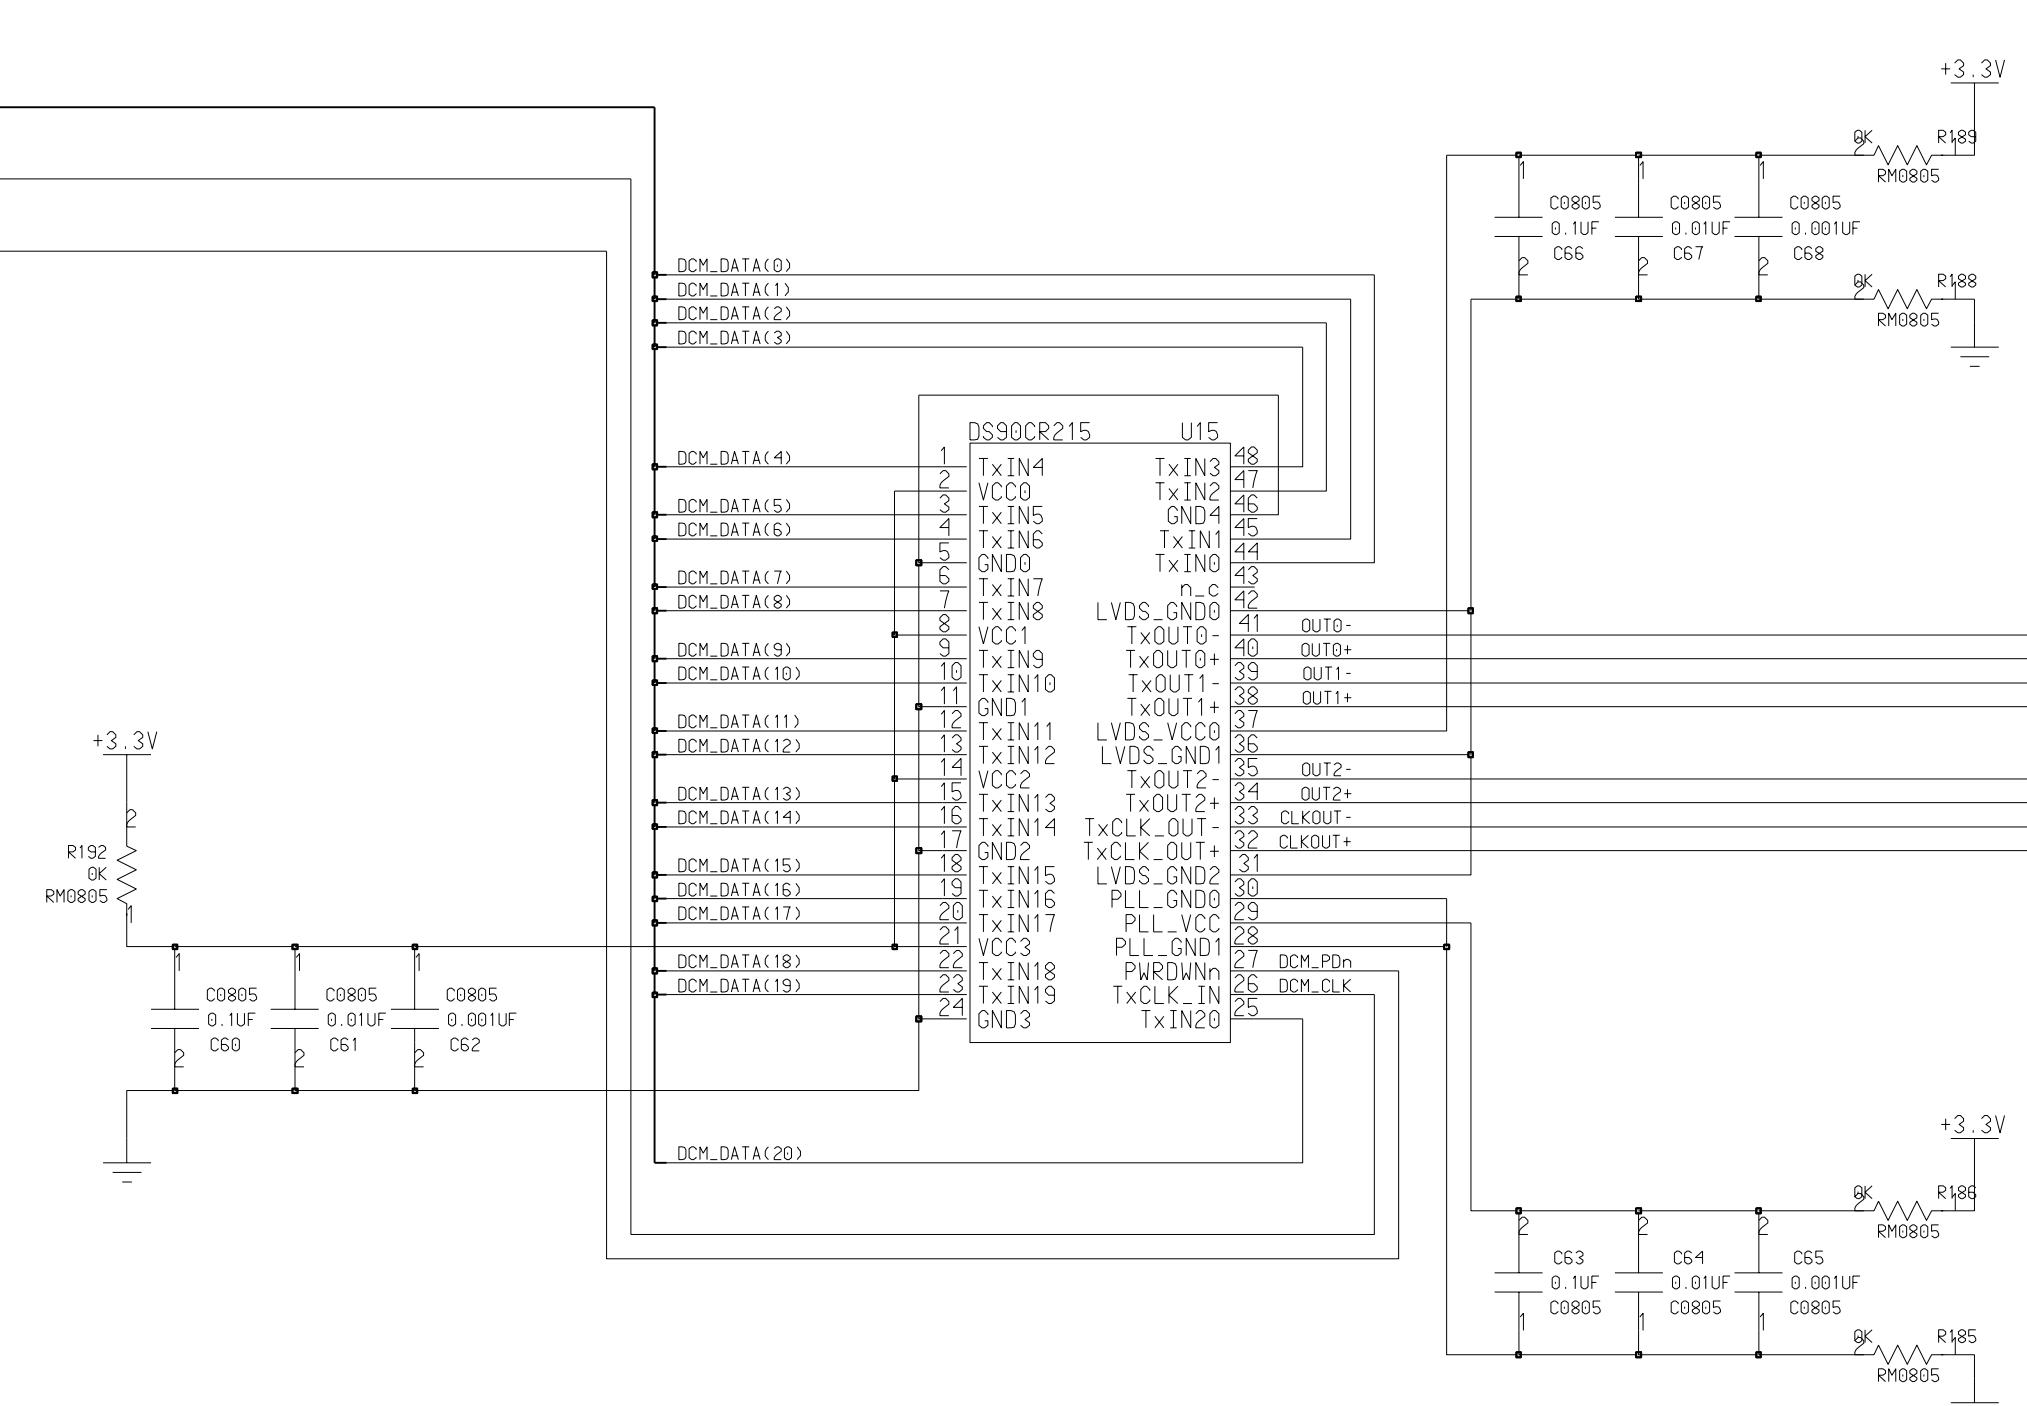

mLAN
 TFC_DATA(20:0)
 TFC_CLK
 TFC_PDN
 DCM_DATA(20:0)
 DCM_CLK
 DCM_PDN

REVISION		CLASS	REVIEW	DATE	CHANGED BY	CHECKED BY	APPROVED BY
ORIGINAL ISSUE							
Engineer:	SCOTT						
Drawn:	SCOTT						
Checked:	PERSON						
Released:	PERSON						
Release Date:	July 5, 1999						
Changed by:	PERSON						
Date:	DATE						

LOS ALAMOS NATIONAL LABORATORY LOS ALAMOS, NEW MEXICO 87545	
TITLE: cntl Cathodes Controller Card Muon Tracker / PHENIX Project	
NUM SHEETS	DRAWING NO:
SIZE	SHEET
E	2 of 2