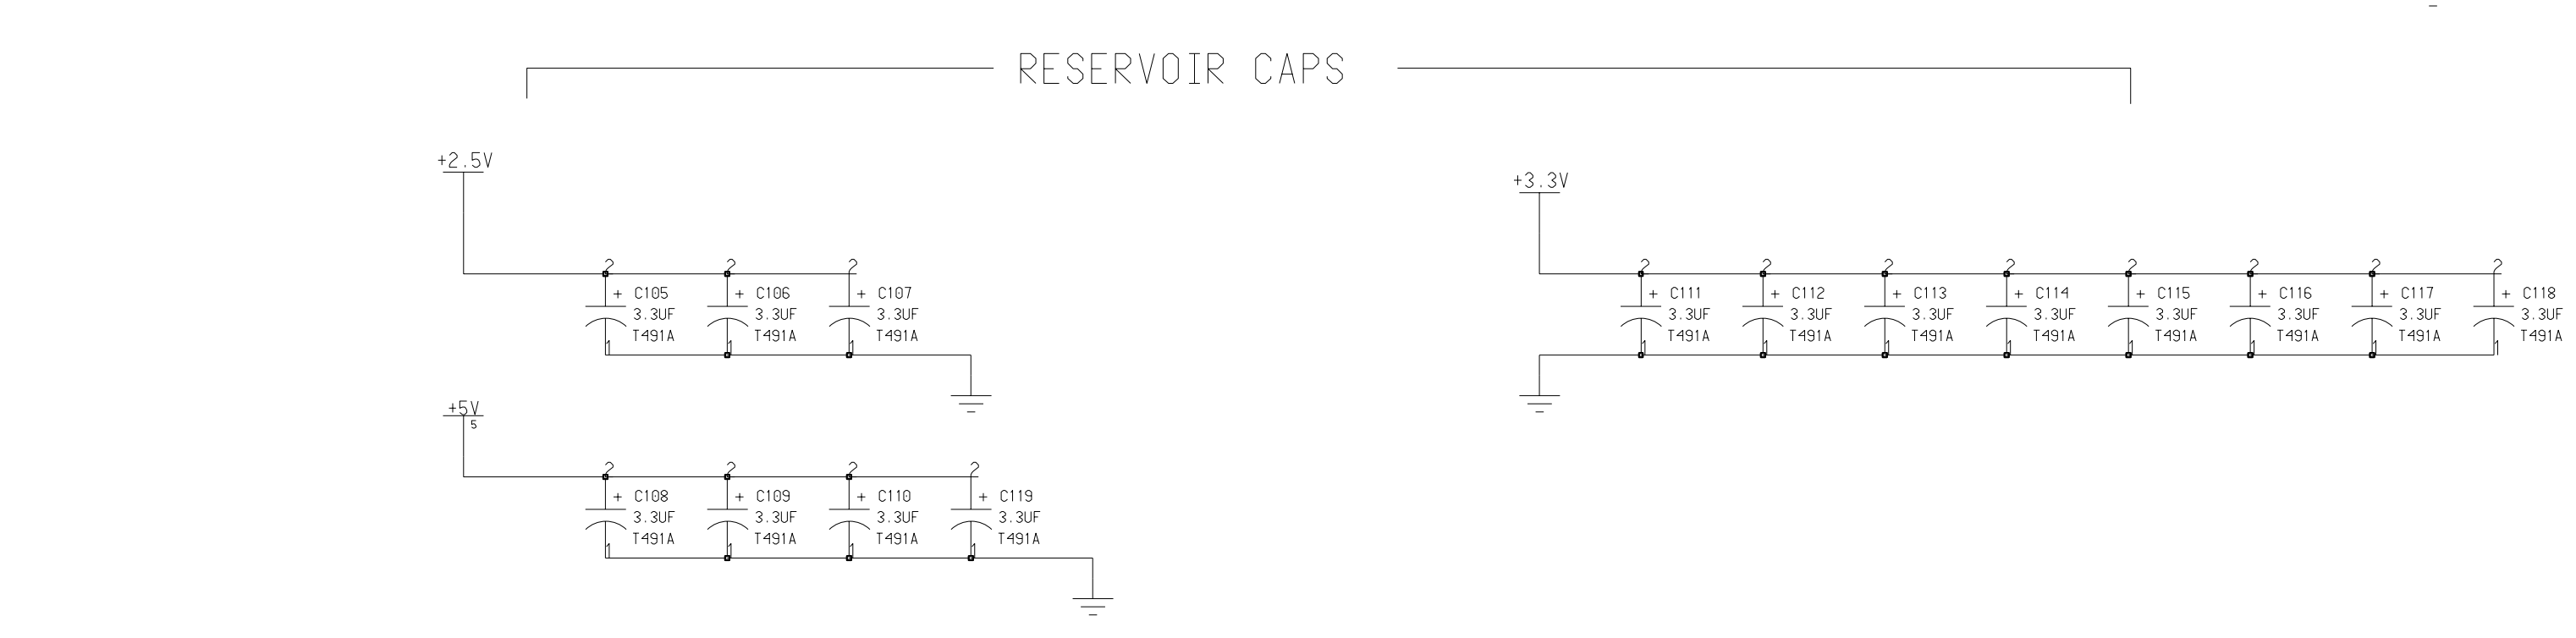

mLAN
 TFC_DATA(20:0)
 TFC_CLK
 TFC_PDN
 DCM_DATA(20:0)
 DCM_CLK
 DCM_PDN

REVISION		CLASS	REVIEW	DATE	CHANGED BY	CHECKED BY	APPROVED BY
ORIGINAL ISSUE							
Engineer:	SCOTT						
Drawn:	SCOTT						
Checked:	PERSON						
Released:	PERSON						
Release Date:	July 5, 1999						
Changed by:	PERSON						
Date:	DATE						

LOS ALAMOS NATIONAL LABORATORY LOS ALAMOS, NEW MEXICO 87545	
TITLE: cntl Cathodes Controller Card Muon Tracker / PHENIX Project	
NUM SHEETS	DRAWING NO:
SIZE	SHEET
E	2 of 2