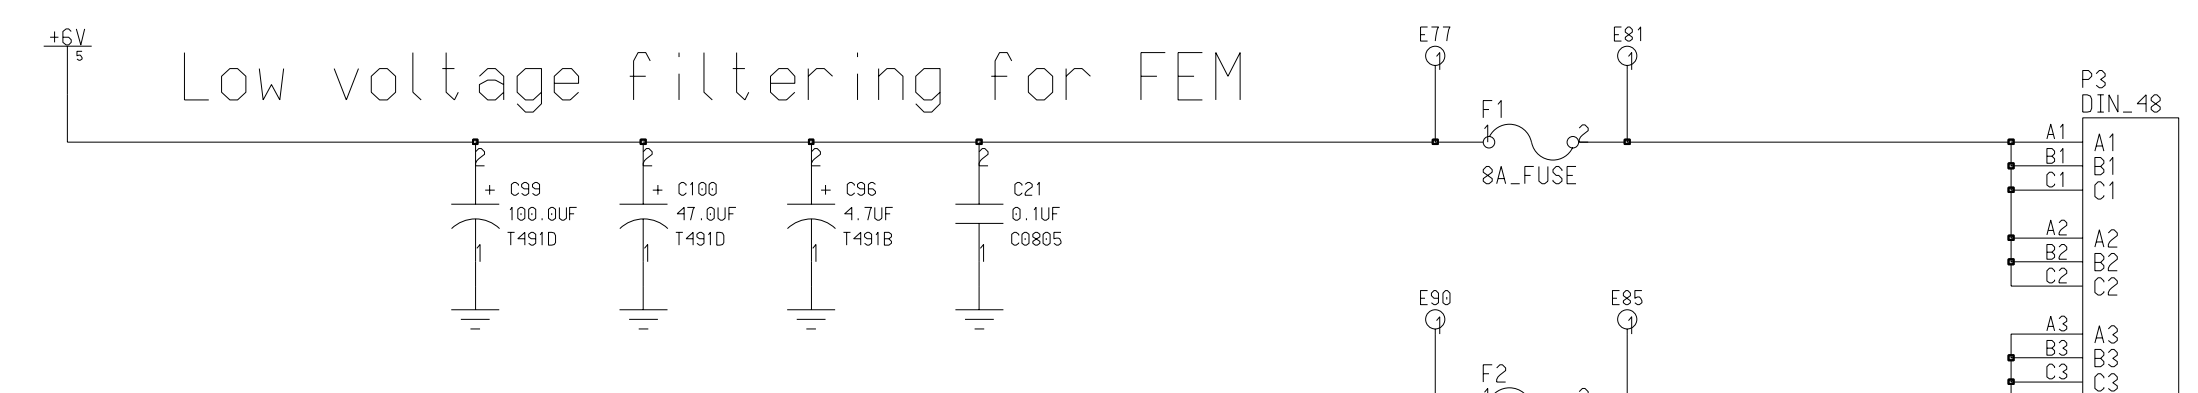

mLAN
 TFC_DATA(20:0)
 TFC_CLK
 TFC_PDN
 DCM_DATA(20:0)
 DCM_CLK
 DCM_PDN

REVISION		CLASS	REVIEW	DATE	CHANGED BY	CHECKED BY	APPROVED BY
ORIGINAL ISSUE							
Engineer:	SCOTT						
Drawn:	SCOTT						
Checked:	PERSON						
Released:	PERSON						
Release Date:	July 5, 1999						
Changed by:	PERSON						
Date:	DATE						