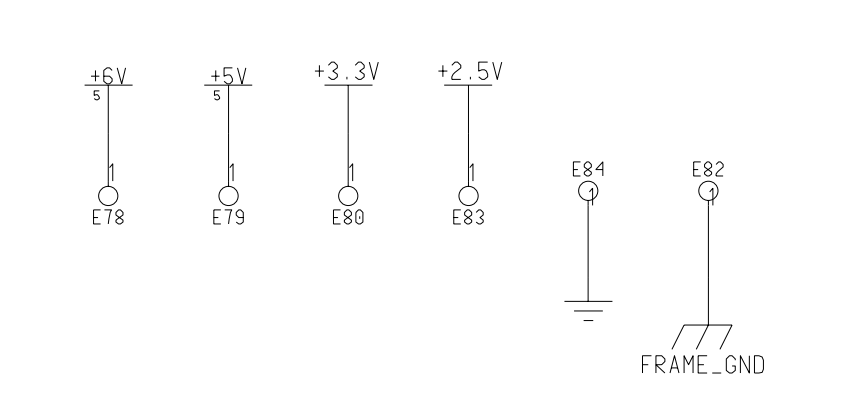

mLAN
TFC_DATA(20:0)
TFC_CLK
TFC_PDN
DCM_DATA(20:0)
DCM_CLK
DCM_PDN

REVISION		CLASS	REVIEW	DATE	CHANGED BY	CHECKED BY	APPROVED BY
ORIGINAL ISSUE							
Engineer:	SCOTT						
Drawn:	SCOTT						
Checked:	PERSON						
Released:	PERSON						
Release Date:	July 5, 1999						
Changed by:	PERSON						
Date:	DATE						

LOS ALAMOS NATIONAL LABORATORY LOS ALAMOS, NEW MEXICO 87545	
TITLE: cntl Cathodes Controller Card Muon Tracker / PHENIX Project	
NUM SHEETS	DRAWING NO:
SIZE	SHEET
E	2 of 2