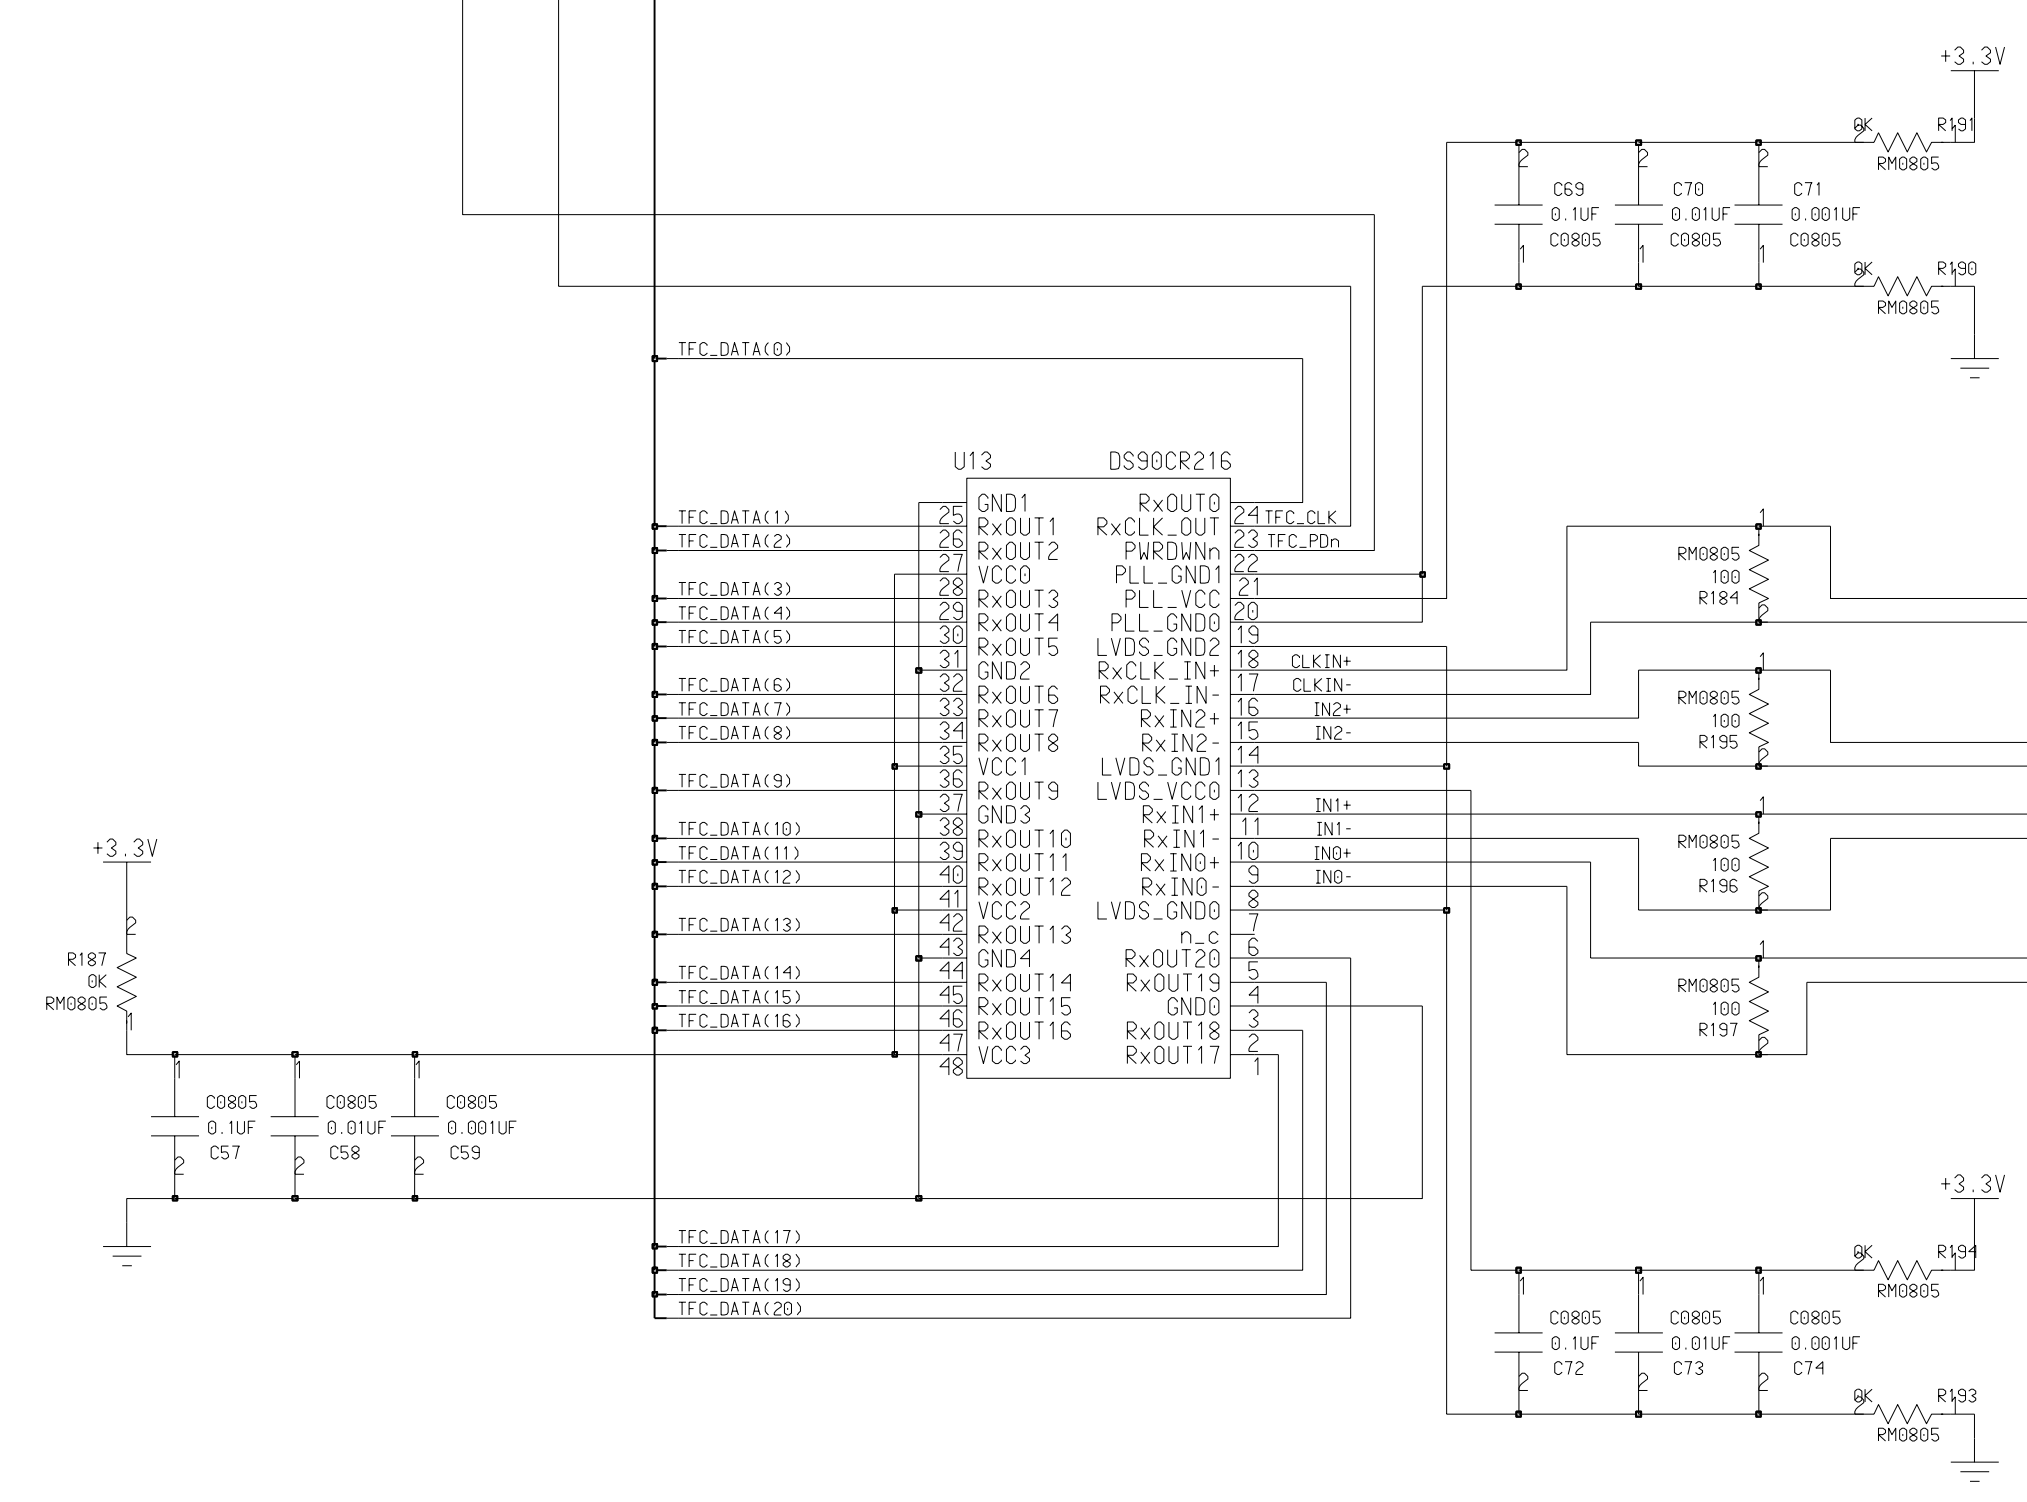

mLAN
 TFC_DATA(20:0)
 TFC_CLK
 TFC_PDN
 DCM_DATA(20:0)
 DCM_CLK
 DCM_PDN

REVISION		CLASS	REVIEW	DATE	CHANGED BY	CHECKED BY	APPROVED BY
ORIGINAL ISSUE							
Engineer:	SCOTT						
Drawn:	SCOTT						
Checked:	PERSON						
Released:	PERSON						
Release Date:	July 5, 1999						
Changed by:	PERSON						
Date:	DATE						

LOS ALAMOS NATIONAL LABORATORY LOS ALAMOS, NEW MEXICO 87545	
TITLE: cntl Cathodes Controller Card Muon Tracker / PHENIX Project	
NUM SHEETS	DRAWING NO:
SIZE	SHEET
E	2 of 2